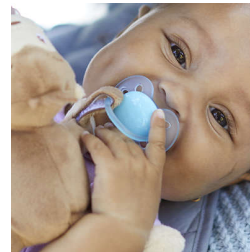

Baby's first friend

Includes Soothie, used by healthcare professionals

Philips Avent Soothie snuggle is a plush toy with Soothie, the pacifier used by healthcare professionals to calm newborns. Toy is soft, lightly weighted to help make babies feel secure. It's easy to find & hold. Detachable for easy cleaning

Designed with baby's comfort in mind

- Helps you and your baby find the pacifier
- Plush toy is compatible with all Philips Avent pacifiers
- Plush toy helps keep Soothie in place

Soft, cute, and friendly

Easy to find

No more hunting and searching for Soothies! The plush toy makes Soothie easy to find.

Helps keep Soothie in place

Plush toy is soft and lightly weighted, which helps keep Soothie close to baby. This helps keep it and the Soothie in place while keeping baby company.

Fits Philips Avent pacifiers

Plush toy is compatible with all Philips Avent Soothies and pacifiers, so you can mix and match and create the product that is right for baby.

A little buddy for baby

Plush toy is a friendly first companion for baby. Choose from eight adorable characters: fox, cow, giraffe, monkey, elephant, seal, koala or sloth.