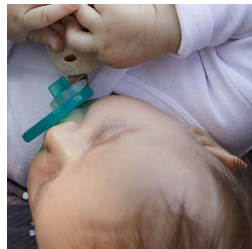

Used in hospitals

Trusted by healthcare professionals to calm newborns, Soothies are distributed in hospitals in the USA.*

Medical grade silicone

The pacifier is made of BPA-free, durable, yet flexible medical grade silicone.

Detaches for easy cleaning

Plush toy easily detaches from Soothie and both are easy to clean.

Easily cleaned and sterilized

Plush toy can be machine or hand washed. Soothie can be cleaned in dishwasher, a sterilizer or in boiling water. Feel good knowing it is always clean and safe for your little one.

Easy to find

No more hunting and searching for Soothies! The plush toy makes Soothie easy to find.

Helps keep Soothie in place

Plush toy is soft and lightly weighted, which helps keep Soothie close to baby. This helps keep it and the Soothie in place while keeping baby company.

Fits Philips Avent pacifiers

Plush toy is compatible with all Philips Avent Soothies and pacifiers, so you can mix and match and create the product that is right for baby.

A little buddy for baby

Plush toy is a friendly first companion for baby. Choose from eight adorable characters: fox, cow, giraffe, monkey, elephant, seal, koala or sloth.