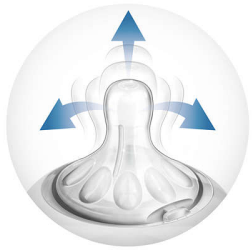

Vents air away from your baby's tummy

- Advanced anti-colic system with innovative twin valve

Easy to hold and grip in any direction

- Simple to use and clean, quick and easy assembly
- Ergonomic shape for maximum comfort

Highlights

Natural latch on

The wide breast shaped nipple promotes natural latch on similar to the breast, making it easy for your baby to combine breast and bottle feeding.

Unique comfort petals

Petals inside the nipple increase softness and flexibility without nipple collapse. Your baby will enjoy a more comfortable and contented feed.

Ergonomic shape

Extra comfortable shape, easy to hold and grip in any direction, even for baby's tiny hands.

Simple to use and clean

Wide bottle neck makes filling and cleaning easy. Only a few parts for quick and simple assembly.