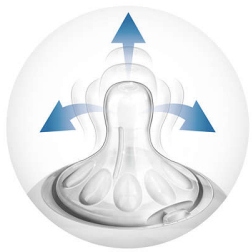

Unique comfort petals