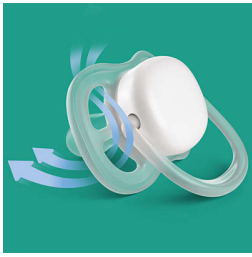

- Sterilize and store in one handy case

Silky nipple for extra comfort

- The ideal texture for a feeling of comfort

Designed especially for growing teeth and gums

- Respects the natural shape of palate, teeth and gums

Highlights

Extra ventilation

Extra large air holes gently ventilate your baby's skin, keeping it soft and dry.

Light, rounded shield

ultra air is designed with a lightweight shield and rounded edges for maximum comfort.

Orthodontic, extra firm nipple

Our symmetrical nipple respects the natural shape of your baby's palate, teeth and gums. It's also extra firm, which makes it ideal for growing mouths.

Silky nipple

Everything about the ultra air pacifier is designed to feel light and comfortable, including the silky nipple.