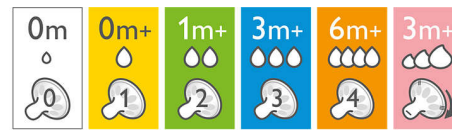

The soft and smooth bite resistant silicone, is developed for your baby's changing needs.

Flexible, anti-collapse design

The petals insides the teat and the ridge design, increase the teat softness and flexibility, guaranteeing no teat collapse for growing babies.

Anti-colic valve technology

Reduces fussing and discomfort by venting air away from baby's tummy.

Baby's changing needs

The Philips Avent Natural bottle is available in 4 sizes and 7 different nipples for every development stage of your baby. With different nipple softness, flexibility and design and with increasing flow rates and bottle sizes that keep up with your baby's growth and development.

Adjust the flow rate

With the variable flow nipple, you can adjust the flow rate according to liquid's thickness and suit baby's feeding rhythm perfectly. We recommend to use this nipple for thicker liquids such as AR (thickened) milk, milk mixed with baby rice, milk mixed with baby food, soup... Once baby is ready for an even faster flow, we recommend to use the Philips Avent Thick Feed nipple.