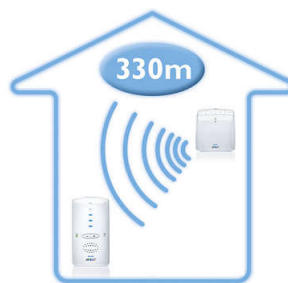

The small, rechargeable parent unit will give you the freedom of cordless roaming for up to 24 hours before re-charging is required

Adjustable sound sensitivity

Enables you to adjust the sound and volume levels, so you can hear every giggle, gurgle and hic-up

Extended operating range

With a range of 330m you can be fully mobile in and around the home

Out of range/low power signals

The parent unit of the Philips Avent baby monitor will alert when the power is low, or if you are out of range