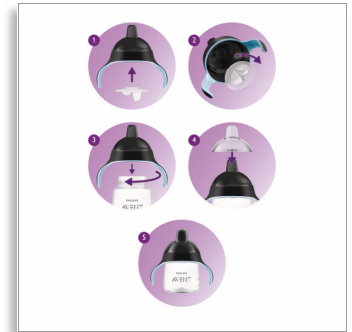

- This cup is made from BPA free material
- Compatible with Philips Avent bottles and cups

Convenient for you and your baby

- All parts are dishwasher safe for convenience
- Hygienic cap to keep cup clean on-the-go

Philips Avent
Spout Cup

My Little Sippy Cup

9oz/260ml
9m+

SCF753/27

PHILIPS
AVENT

Spout Cup
My Little Sippy Cup 9oz/260ml, 9m+

SCF753/27

Highlights

Leak free! Moms confirm

No more mess! The new patent pending valve ensures that water comes out only when the child is drinking from the spout.

Bite resistant spout

Bite resistant spout for children 9m+

Angled spout

The angled spout is designed to help toddlers take their first sips easily without tilting their head back too much.

Ergonomic trainer handles

Trainer handles help your toddler to hold the cup and drink independently. These handles are shaped for little hands to grab easily and they are also rubberized for a non-slip grip.