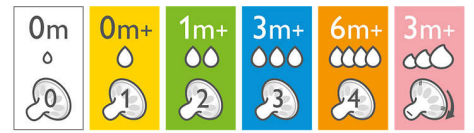

Choosing the right nipple

The Philips Avent Natural range offers different nipple softness and increasing flow rates for every development stage of your baby.