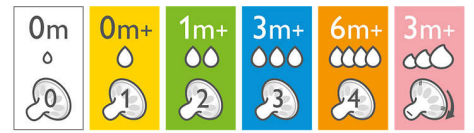

Pharmaceutical grade glass

Premium quality borosilicate glass to ensure the highest quality for ultimate purity.

Anti-colic valve technology

Our unique anti-colic valve technology was designed to reduce colic and discomfort, by venting air away from your baby's tummy.

Simple to use and clean

Wide bottle neck makes filling and cleaning easy. Only a few parts for quick and simple assembly.

Choosing the right nipple

The Philips Avent Natural range offers different nipple softness and increasing flow rates for every development stage of your baby.