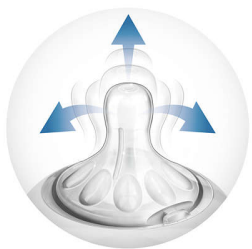

## Pharmaceutical grade glass

Premium quality borosilicate glass to ensure the highest quality for ultimate purity.

## Natural latch on

The wide breast shaped nipple promotes natural latch on similar to the breast, making it easy for your baby to combine breast and bottle feeding.

## Unique comfort petals

Petals inside the nipple increase softness and flexibility without nipple collapse. Your baby will enjoy a more comfortable and contented feed.