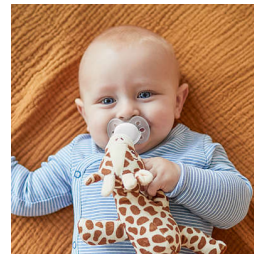

Baby's first friend

Includes ultra soft pacifier

Philips Avent ultra soft snuggle is a plush toy with ultra soft pacifier. It is soft and lightly weighted to help make babies feel secure. The plush toy and pacifier detach for easy cleaning. It's easy for parents and baby to find and hold.

Easy to find

No more hunting and searching for pacifiers! The plush toy makes the pacifier easy to find.

Helps keep pacifier in place

Plush toy is soft and lightly weighted, which helps keep ultra soft pacifier close to baby. This helps keep it and the pacifier in place while keeping baby company.

Fits Philips Avent pacifiers

Plush toy is compatible with all Philips Avent Soothies and pacifiers, so you can mix and match and create the product that is right for baby.

A little buddy for baby

Plush toy is a friendly first companion for baby. Choose from eight adorable characters: fox, cow, giraffe, monkey, elephant, seal, koala or sloth.