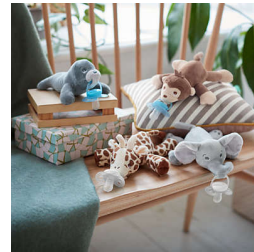

Easy to find

No more hunting and searching for pacifiers! The plush toy makes the pacifier easy to find.

Helps keep pacifier in place

Plush toy is soft and lightly weighted, which helps keep ultra soft pacifier close to baby. This helps keep it and the pacifier in place while keeping baby company.

Fits Philips Avent pacifiers

Plush toy is compatible with all Philips Avent Soothies and pacifiers, so you can mix and match and create the product that is right for baby.

A little buddy for baby

Plush toy is a friendly first companion for baby. Choose from eight adorable characters: fox, cow, giraffe, monkey, elephant, seal, koala or sloth.