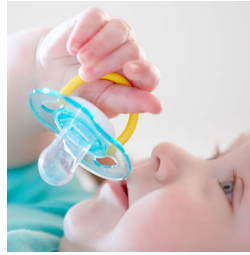

SCF176/24

Convenient soothing at bedtime

Unique glow in the dark handle

Comfort your baby at bedtime with the Philips Avent Classic Night Time pacifier: our glow in the dark handle makes it easier to find at night. As they sleep, our orthodontic collapsible nipple respects your baby's natural oral development.

Comfortable silicone nipple

- Designed for natural oral development

Glow in the dark handle*

- Find glowing handle more easily at bedtime

Highlights

Specifications

Glow in the dark handle

We know that getting your little one back to sleep is important. Our unique glow in the dark handle helps you find this pacifier without having to switch on the lights.*

Orthodontic nipple

Our collapsible silicone nipple has a symmetrical shape that respects your baby's palate, teeth and gums as he or she grows.

Made in the UK

You can be sure that your little one's comfort is in good hands. This pacifier was made at our award-winning site in the UK.*

Security handle

Our security handle lets you easily remove your baby's pacifier at any time. Even little hands can grab it!

Snap-on cap for hygiene

When the pacifier isn't in use, simply snap on the cap before storing to keep the nipple safe and clean.