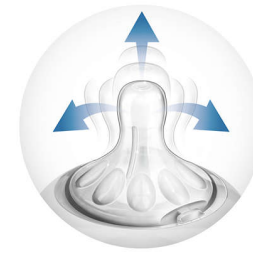

Ergonomic shape

Due to the unique shape, the bottle is easy to hold and grip in any direction for maximum comfort, even for baby's tiny hands.

This bottle is BPA free*

The Philips Avent Natural bottle is made of BPA free* material (polypropylene).

Compatibility across the range

The new Philips Avent Natural bottle is compatible with the Philips Avent range, excluding Classic bottles and cup handles. We advise to use the Natural bottles with Natural feeding nipples only.

Natural latch on

The wide breast shaped nipple promotes natural latch on similar to the breast, making it easy for your baby to combine breast and bottle feeding.

Unique comfort petals

Petals inside the nipple increase softness and flexibility without nipple collapse. Your baby will enjoy a more comfortable and contented feed.