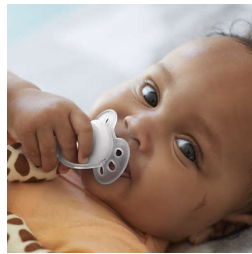

Baby's first friend

Includes ultra soft pacifier

Philips Avent ultra soft snuggle is a plush toy with ultra soft pacifier. It is soft and lightly weighted to help make babies feel secure. The plush toy and pacifier detach for easy cleaning. It's easy for parents and baby to find and hold.

Easy to clean

- Detachable for easy cleaning
- The pacifier can be cleaned and sterilized separately

Designed with baby's comfort in mind

- Plush toy is compatible with all Philips Avent pacifiers
- Helps you and your baby find the pacifier
- Plush toy helps keep ultra soft pacifier in place

Detaches for easy cleaning

Plush toy easily detaches from ultra soft pacifier and both are easy to clean.

Easily cleaned and sterilized

Plush toy can be machine or hand washed. ultra soft pacifier can be cleaned in dishwasher, a sterilizer or in boiling water. Feel good knowing it is always clean and safe for your little one.

Easy to find

No more hunting and searching for pacifiers! The plush toy makes the pacifier easy to find.

Helps keep pacifier in place

Plush toy is soft and lightly weighted, which helps keep ultra soft pacifier close to baby. This helps keep it and the pacifier in place while keeping baby company.