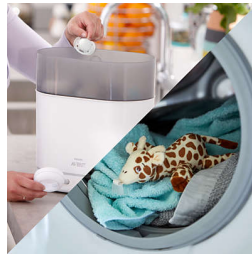

Baby's first friend

Includes ultra soft pacifier

Philips Avent ultra soft snuggle is a plush toy with ultra soft pacifier. It is soft and lightly weighted to help make babies feel secure. The plush toy and pacifier detach for easy cleaning. It's easy for parents and baby to find and hold.

Easy to clean

- Detachable for easy cleaning
- The pacifier can be cleaned and sterilized separately

Designed with baby's comfort in mind

- Plush toy is compatible with all Philips Avent pacifiers
- Helps you and your baby find the pacifier
- Plush toy helps keep ultra soft pacifier in place

Detaches for easy cleaning

Plush toy easily detaches from ultra soft pacifier and both are easy to clean.

Easily cleaned and sterilized

Plush toy can be machine or hand washed. ultra soft pacifier can be cleaned in dishwasher, a sterilizer or in boiling water. Feel good knowing it is always clean and safe for your little one.