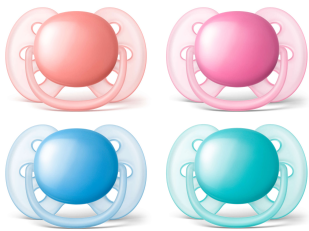

### ultra soft pacifier

ultra soft and flexible

6-18m

Orthodontic & BPA-Free

2-pack

SCF212/23

## The softest soother for your baby's sensitive skin Flexible shield for a comfortable fit

Take care of sensitive skin with the Philips Avent ultra soft pacifier. Our super soft\*, flexible shield follows the curves of your baby's cheeks, leaving fewer marks and less irritation for more comfortable soothing.

## Silky textured nipple

This pacifier's silky, textured silicone nipple soothes and comforts your little one.

## Orthodontic nipple

Our collapsible silicone nipple has a symmetrical shape that respects your baby's palate, teeth and gums as he or she grows.