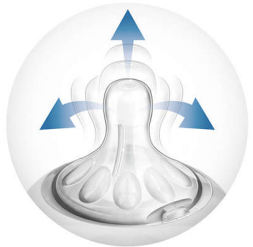

Unique comfort petals

Petals inside the nipple increase softness and flexibility without nipple collapse. Your baby will enjoy a more comfortable and contented feed.