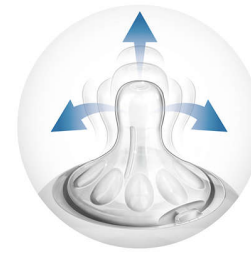

Ergonomic shape

Due to the unique shape, the bottle is easy to hold and grip in any direction for maximum comfort, even for baby's tiny hands.

This bottle is BPA free*

The Philips Avent Natural bottle is made of BPA free* material (polypropylene).

Compatibility across the range

The new Philips Avent Natural bottle is compatible with the Philips Avent range, excluding Classic bottles and cup handles. We advise to use the Natural bottles with Natural feeding nipples only.

Natural latch on

The wide breast shaped nipple promotes natural latch on similar to the breast, making it easy for your baby to combine breast and bottle feeding.

Unique comfort petals

Petals inside the nipple increase softness and flexibility without nipple collapse. Your baby will enjoy a more comfortable and contented feed.