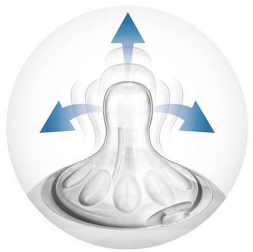

Vents air away from your baby's tummy

- Advanced anti-colic system with innovative twin valve

Easy to hold and grip in any direction

- Ergonomic shape for maximum comfort

Highlights

Natural latch on

The wide breast shaped nipple promotes natural latch on similar to the breast, making it easy for your baby to combine breast and bottle feeding.

Unique comfort petals

Petals inside the nipple increase softness and flexibility without nipple collapse. Your baby will enjoy a more comfortable and contented feed.

Advanced anti-colic valve

Innovative twin valve designed to reduce colic and discomfort by venting air into the bottle and not baby's tummy.

Ergonomic shape

Due to the unique shape, the bottle is easy to hold and grip in any direction for maximum comfort, even for baby's tiny hands.

Specifications

Development stages

Stage: 0-12 months

Bottle

Material: BPA free*