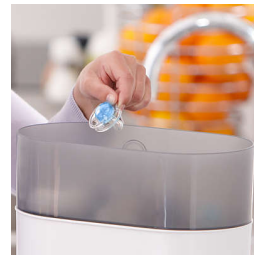

Easy to sterilize

Keeping your little one's Soothies and pacifiers clean is easy. Simply put them in your sterilizer or submerge in boiling water.