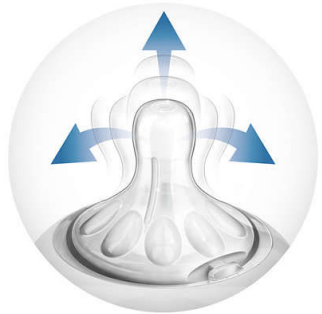

Unique comfort petals

Petals inside the nipple increase softness and flexibility without nipple collapse. Your baby will enjoy a more comfortable and contented feed.