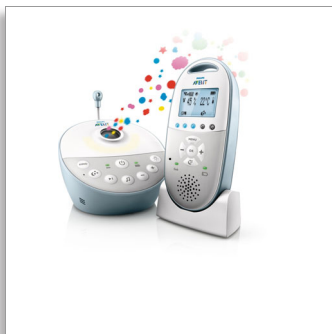

Philips Avent Audio
Monitors
DECT Baby Monitor

100% private connection

Starry night light projector
Talkback and MP3 lullabies

SCD580/01

The most reliable connection to your baby

Reassurance and well-being for you and your baby

Our Philips Avent SCD580/01 Baby Monitor delivers complete comfort and reassurance for you and your baby. Providing the most reliable connection combined with a variety of soothing features. Your baby will love the night light projector!

Reliable, secure connection & constant reassurance

- Always know when your monitor is in range and connected
- Perfect clear sound due to DECT Technology
- Energy saving Smart ECO mode
- Sound level lights indicate if the baby makes noise
- Monitor the humidity and temperature in your baby's room

PHILIPS
AVENT

Highlights

Starry night light projector

Your baby may still be restless when you first put them to bed. Help soothe and calm your baby to sleep with the starry night light projection which can be activated from the parent or baby unit. (Remote activation not available in US and Canada).