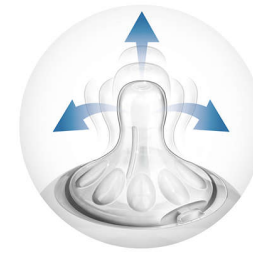

Natural latch on

The wide breast shaped nipple promotes natural latch on similar to the breast, making it easy for your baby to combine breast and bottle feeding.

Simple to use and clean

Wide bottle neck makes filling and cleaning easy. Only a few parts for quick and simple assembly.

This bottle is BPA free*

The Philips Avent Natural bottle is made of BPA free* material (polypropylene).

Unique comfort petals

Petals inside the nipple increase softness and flexibility without nipple collapse. Your baby will enjoy a more comfortable and contented feed.

Specifications

Design

Bottle design: Ergonomic shape, Wide neck, Decoration

Material

Bottle: Polypropylene, BPA free*

Nipple: Silicone, BPA free*

What is included

Baby bottle: 1 pcs