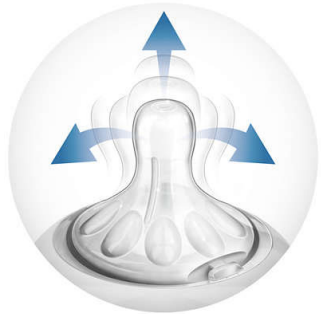

PHILIPS
AVENT

Natural nipple
2 pieces Medium flow, 3m+

Highlights

Natural latch on

The wide breast shaped nipple promotes natural latch on similar to the breast, making it easy for your baby to combine breast and bottle feeding.

Unique comfort petals

Petals inside the nipple increase softness and flexibility without nipple collapse. Your baby will enjoy a more comfortable and contented feed.

Advanced anti-colic valve

Innovative twin valve designed to reduce colic and discomfort by venting air into the bottle and not baby's tummy.

BPA free

This nipple is made from silicone - a BPA-free material (Following EU directive 2011/8/EU)

Different flow rates

Philips Avent offers four different flow rates to keep up with your baby's growth. Remember that age indications are approximate as babies develop at different rates. Philips Avent offers the newborn flow nipple with 1 hole (0M+), the slow flow nipple with 2 holes (1M+), the medium flow nipple with 3 holes (3M+) and the fast flow nipple with 4 holes (6M+). All nipples are available in twin packs.