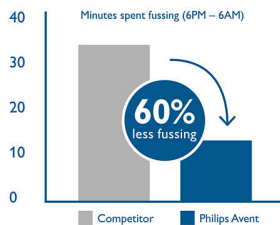

Less fussing

Philips Avent Anti-colic bottle reduces fussing. Babies fed with Philips Avent Anti-colic bottles experienced 60% less fussing at night, than babies fed with a competitor's anti-colic bottle.*