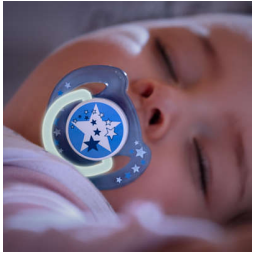

SCF176/24

Convenient soothing at bedtime

Unique glow in the dark handle

Comfort your baby at bedtime with the Philips Avent Classic Night Time pacifier: our glow in the dark handle makes it easier to find at night. As they sleep, our orthodontic collapsible nipple respects your baby's natural oral development.

Comfortable silicone nipple

- Designed for natural oral development

Glow in the dark handle*

- Find glowing handle more easily at bedtime

Highlights

Glow in the dark handle

We know that getting your little one back to sleep is important. Our unique glow in the dark handle helps you find this pacifier without having to switch on the lights.*

Orthodontic nipple

Our collapsible silicone nipple has a symmetrical shape that respects your baby's palate, teeth and gums as he or she grows.

Made in the UK

You can be sure that your little one's comfort is in good hands. This pacifier was made at our award-winning site in the UK.*

Security handle

Our security handle lets you easily remove your baby's pacifier at any time. Even little hands can grab it!

Snap-on cap for hygiene

When the pacifier isn't in use, simply snap on the cap before storing to keep the nipple safe and clean.