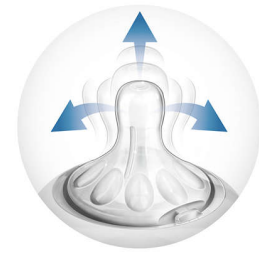

Ergonomic shape

Due to the unique shape, the bottle is easy to hold and grip in any direction for maximum comfort, even for baby's tiny hands.

This bottle is BPA free*

The Philips Avent Natural bottle is made of BPA free* material (polypropylene).

Compatibility across the range

The new Philips Avent Natural bottle is compatible with the Philips Avent range, excluding Classic bottles and cup handles. We advise to use the Natural bottles with Natural feeding nipples only.

Natural latch on

The wide breast shaped nipple promotes natural latch on similar to the breast, making it easy for your baby to combine breast and bottle feeding.

Unique comfort petals

Petals inside the nipple increase softness and flexibility without nipple collapse. Your baby will enjoy a more comfortable and contented feed.