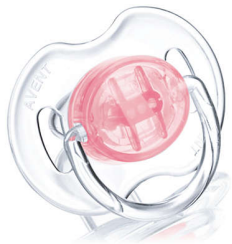

PHILIPS

AVENT

Night Time Pacifiers

6-18m

SCF131/17

Glow in the dark

With unique glow in the dark handle.

Avent orthodontic, collapsible and symmetrical nipples respect the natural development of baby's palate, teeth and gums. All Avent pacifiers are made of silicone and are taste and odour-free. Colours are subject to change.

Orthodontic nipple

- Orthodontic, symmetrical collapsible nipple

Hygiene

- Snap-on protective cap

Safety

- Security ring handle

Odorless and taste-free

- User-friendly silicone nipples

Highlights

Security ring handle

For easy removal of the Philips Avent pacifier at any time

Orthodontic nipple

Philips Avent flat, drop-shaped symmetrical nipples respect the natural development of your baby's palate, teeth and gums, even if the pacifier ends upside-down in the mouth.

User-friendly silicone nipples

The Philips Avent silicone nipple is taste and odor-free so it's more likely to be accepted by your baby. The silicone is smooth, transparent, easy to clean and it doesn't get sticky. The nipple is strong, long-lasting and won't become mis-shapen or discolored over time.