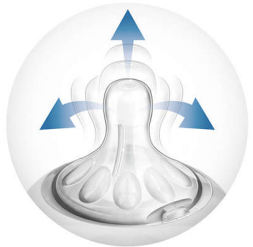

Vents air away from your baby's tummy

- Advanced anti-colic system with innovative twin valve

Other benefits

- Different flow rates for the most comfortable feed
- Compatible with Philips Avent Natural feeding bottle

Highlights

Natural latch on

The wide breast shaped nipple promotes natural latch on similar to the breast, making it easy for your baby to combine breast and bottle feeding.

Unique comfort petals

Petals inside the nipple increase softness and flexibility without nipple collapse. Your baby will enjoy a more comfortable and contented feed.

Advanced anti-colic valve

Innovative twin valve designed to reduce colic and discomfort by venting air into the bottle and not baby's tummy.

BPA free

This nipple is made from silicone – a BPA-free material (Following EU directive 2011/8/EU)