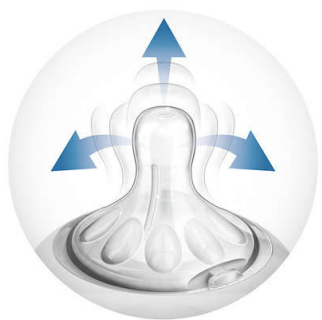

### Pharmaceutical grade glass

Premium quality borosilicate glass to ensure the highest quality for ultimate purity.

### Natural latch on

The wide breast shaped nipple promotes natural latch on similar to the breast, making it easy for your baby to combine breast and bottle feeding.

### Unique comfort petals

Petals inside the nipple increase softness and flexibility without nipple collapse. Your baby will enjoy a more comfortable and contented feed.