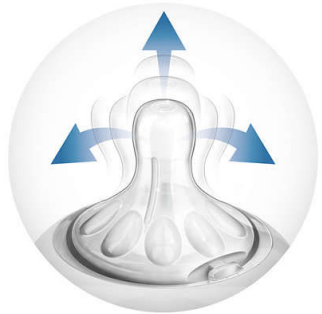

PHILIPS
AVENT

Natural nipple
2 pieces Variable flow, 3m+

Highlights

Natural latch on

The wide breast shaped nipple promotes natural latch on similar to the breast, making it easy for your baby to combine breast and bottle feeding.

Unique comfort petals

Petals inside the nipple increase softness and flexibility without nipple collapse. Your baby will enjoy a more comfortable and contented feed.

Advanced anti-colic valve

Innovative twin valve designed to reduce colic and discomfort by venting air into the bottle and not baby's tummy.

BPA free

This nipple is made from silicone - a BPA-free material (Following EU directive 2011/8/EU)

Different flow rates

Philips Avent offers four different flow rates to keep up with your baby's growth. Remember that age indications are approximate as babies develop at different rates. Philips Avent offers the newborn flow nipple with 1 hole (0M+), the slow flow nipple with 2 holes (1M+), the medium flow nipple with 3 holes (3M+) and the fast flow nipple with 4 holes (6M+). All nipples are available in twin packs.