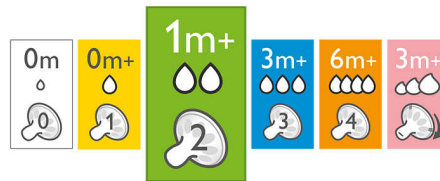

A comfortable and contented feed for your baby

- Flexible spiral design combined with comfort petals

Highlights

Natural latch on

The wide breast shaped nipple promotes a natural latch on similar to the breast, making it easy for your baby to combine breast and bottle feeding.

Anti-colic valve technology

Our unique anti-colic valve technology was designed to reduce colic and discomfort, by venting air away from your baby's tummy.

Simple to use and clean

Wide bottle neck makes filling and cleaning easy. Only a few parts for quick and simple assembly.

Ultra soft nipple

The nipple has an ultra soft texture, designed to mimic the feel of the breast.

Choosing the right nipple

The Philips Avent Natural range offers different nipple softness and increasing flow rates for every development stage of your baby.