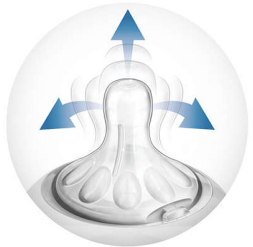

Highlights

Specifications

Natural latch on

The wide breast shaped nipple promotes natural latch on similar to the breast, making it easy for your baby to combine breast and bottle feeding.

Unique comfort petals

Petals inside the nipple increase softness and flexibility without nipple collapse. Your baby will enjoy a more comfortable and contented feed.

Advanced anti-colic valve

Innovative twin valve designed to reduce colic and discomfort by venting air into the bottle and not baby's tummy.

BPA free

This nipple is made from silicone – a BPA-free material (Following EU directive 2011/8/EU)

Different flow rates

Philips Avent offers four different flow rates to keep up with your baby's growth. Remember that age indications are approximate as babies develop at different rates. Philips Avent offers the newborn flow nipple with 1 hole (0M+), the slow flow nipple with 2 holes (1M+), the medium flow nipple with 3 holes (3M+) and the fast flow nipple with 4 holes (6M+). All nipples are available in twin packs.