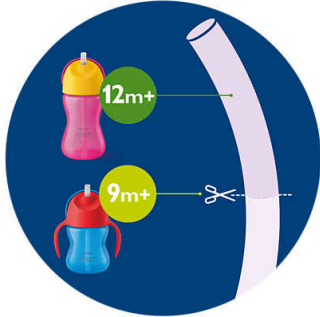

Highlights

Keep the straw hygienic

Easily replace the straw to keep it hygienic

Easily replace the straw

Use as in pack for 10oz Bendy Straw Cups. For 7oz straw cups, use household scissors to shorten the straw by 3cm. For easy measurement, check the side of the packaging.