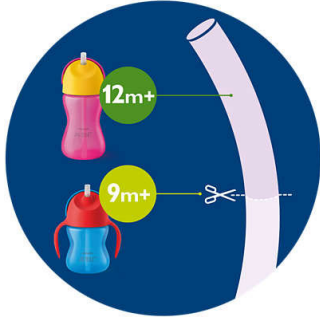

Additional benefits

- Dishwasher safe
- Fits all Philips Avent Bendy straw cups
- Philips Avent cups follow the development of your child

Bent straw and anti-leak valve

- Lower straw is bent for easy drinking 'til the last sip

Gentle on gums

- Soft silicone straw is gentle on gums

Keep the straw hygienic

- Easily replace the straw to keep it hygienic
- Suitable for all Bendy Straw Cups

PHILIPS
AVENT

Highlights

Keep the straw hygienic

Easily replace the straw to keep it hygienic

Easily replace the straw

Use as in pack for 10oz Bendy Straw Cups. For 7oz straw cups, use household scissors to shorten the straw by 3cm. For easy measurement, check the side of the packaging.

Bent straw for easy drinking

The lower part of the straw is bent so that the straw easily reaches the liquid which allows you to drink in a natural drinking position.

Soft silicone straw

Soft silicone straw is gentle on gums