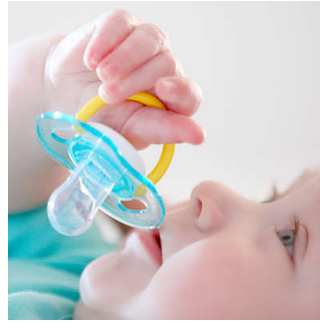

Philips Avent
Classic soother

For essential comfort

0-6m
Orthodontic and BPA-Free

SCF170/19

Designed for your baby's everyday comfort needs

Stylish design, crystal clear look

Help meet your little one's essential soothing needs around the clock with the Philips Avent Classic soother. Available in a range of colours, our orthodontic collapsible teat respects your baby's natural oral development.

Safety and Hygiene

- Security handle for easy removal
- Snap-on cap helps keep your baby's soother clean

PHILIPS
AVENT

Highlights

Teat acceptance

Babies know what they like! We asked mums how their little ones respond to Philips Avent teats and 9 out of 10 babies accept our soothers.*

Orthodontic teat

Our collapsible silicone nipple has a symmetrical shape that respects your baby's palate, teeth and gums as he or she grows.

Made in the UK

You can be sure that your little one's comfort is in good hands. This soother was made at our award-winning site in the UK.*

Security handle

Our security handle lets you easily remove your baby's soother at any time. Even little hands can grab it!

Snap-on cap for hygiene

When the soother isn't in use, simply snap on the cap before storing to keep the teat safe and clean.