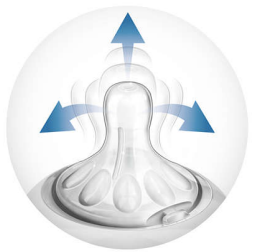

Highlights

Specifications

Natural latch on

The wide breast shaped nipple promotes natural latch on similar to the breast, making it easy for your baby to combine breast and bottle feeding.

Advanced anti-colic valve

Innovative twin valve designed to reduce colic and discomfort by venting air into the bottle and not baby's tummy.

Unique comfort petals

Petals inside the nipple increase softness and flexibility without nipple collapse. Your baby will enjoy a more comfortable and contented feed.

BPA free

This nipple is made from silicone - a BPA-free material (Following EU directive 2011/8/EU)

Different flow rates

Philips Avent offers four different flow rates to keep up with your baby's growth. Remember that age indications are approximate as babies develop at different rates. Philips Avent offers the newborn flow nipple with 1 hole (0M+), the slow flow nipple with 2 holes (1M+), the medium flow nipple with 3 holes (3M+) and the fast flow nipple with 4 holes (6M+). All nipples are available in twin packs.