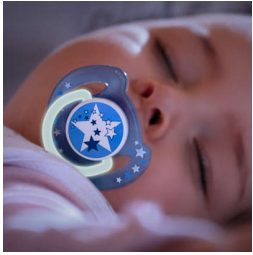

SCF176/62

Convenient soothing at bedtime

Unique glow in the dark handle

Comfort your baby at bedtime with the Philips Avent Classic Night Time pacifier: our glow in the dark handle makes it easier to find at night. As they sleep, our orthodontic collapsible nipple respects your baby's natural oral development.

Comfortable silicone nipple

- Designed for natural oral development

Glow in the dark handle*

- Find glowing handle more easily at bedtime

Highlights

Glow in the dark handle

We know that getting your little one back to sleep is important. Our unique glow in the dark handle helps you find this pacifier without having to switch on the lights.*

Orthodontic nipple

Our collapsible silicone nipple has a symmetrical shape that respects your baby's palate, teeth and gums as he or she grows.

Made in the UK

You can be sure that your little one's comfort is in good hands. This pacifier was made at our award-winning site in the UK.*

Security handle

Our security handle lets you easily remove your baby's pacifier at any time. Even little hands can grab it!

Snap-on cap for hygiene

When the pacifier isn't in use, simply snap on the cap before storing to keep the nipple safe and clean.