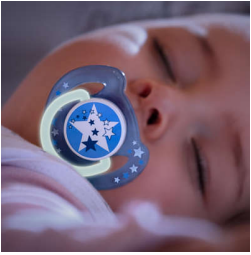

SCF176/62

Convenient soothing at bedtime

Unique glow in the dark handle

Comfort your baby at bedtime with the Philips Avent Classic Night Time pacifier: our glow in the dark handle makes it easier to find at night. As they sleep, our orthodontic collapsible nipple respects your baby's natural oral development.

Comfortable silicone nipple

- Designed for natural oral development

Glow in the dark handle*

- Find glowing handle more easily at bedtime

Highlights

Specifications

Glow in the dark handle

We know that getting your little one back to sleep is important. Our unique glow in the dark handle helps you find this pacifier without having to switch on the lights.*

Orthodontic nipple

Our collapsible silicone nipple has a symmetrical shape that respects your baby's palate, teeth and gums as he or she grows.

Made in the UK

You can be sure that your little one's comfort is in good hands. This pacifier was made at our award-winning site in the UK.*

Security handle

Our security handle lets you easily remove your baby's pacifier at any time. Even little hands can grab it!

Snap-on cap for hygiene

When the pacifier isn't in use, simply snap on the cap before storing to keep the nipple safe and clean.