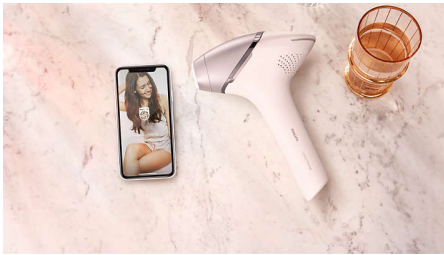

Philips Lumea IPL app

Our free coaching app helps you plan and stick to your treatment schedule, then takes you through each session step by step. Downloaded by more than 2.1 million users.