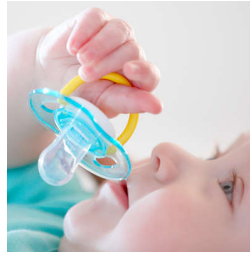

SCF176/62

Convenient soothing at bedtime

Unique glow in the dark handle

Comfort your baby at bedtime with the Philips Avent Classic Night Time pacifier: our glow in the dark handle makes it easier to find at night. As they sleep, our orthodontic collapsible nipple respects your baby's natural oral development.

Comfortable silicone nipple

- Designed for natural oral development

Glow in the dark handle*

- Find glowing handle more easily at bedtime

Highlights

Glow in the dark handle

We know that getting your little one back to sleep is important. Our unique glow in the dark handle helps you find this pacifier without having to switch on the lights.*

Orthodontic nipple

Our collapsible silicone nipple has a symmetrical shape that respects your baby's palate, teeth and gums as he or she grows.

Made in the UK

You can be sure that your little one's comfort is in good hands. This pacifier was made at our award-winning site in the UK.*

Security handle

Our security handle lets you easily remove your baby's pacifier at any time. Even little hands can grab it!

Snap-on cap for hygiene

When the pacifier isn't in use, simply snap on the cap before storing to keep the nipple safe and clean.