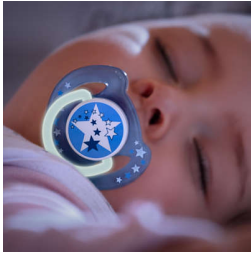

SCF176/62

Convenient soothing at bedtime

Unique glow in the dark handle

Comfort your baby at bedtime with the Philips Avent Classic Night Time pacifier: our glow in the dark handle makes it easier to find at night. As they sleep, our orthodontic collapsible nipple respects your baby's natural oral development.

Comfortable silicone nipple

- Designed for natural oral development

Glow in the dark handle*

- Find glowing handle more easily at bedtime

Highlights

Glow in the dark handle

We know that getting your little one back to sleep is important. Our unique glow in the dark handle helps you find this pacifier without having to switch on the lights.*

Orthodontic nipple

Our collapsible silicone nipple has a symmetrical shape that respects your baby's palate, teeth and gums as he or she grows.

Made in the UK

You can be sure that your little one's comfort is in good hands. This pacifier was made at our award-winning site in the UK.*

Security handle

Our security handle lets you easily remove your baby's pacifier at any time. Even little hands can grab it!

Snap-on cap for hygiene

When the pacifier isn't in use, simply snap on the cap before storing to keep the nipple safe and clean.