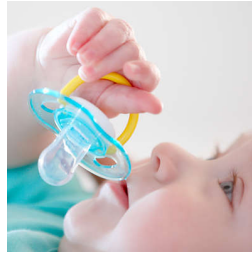

Designed for your baby's everyday comfort needs Pacifier with stylish design, crystal clear look.

Help meet your little one's essential soothing needs around the clock with the Philips Avent Classic pacifier. Available in a range of colors, our orthodontic collapsible nipple respects your baby's natural oral development.

Safety & Hygiene

- Security handle for easy removal
- Snap-on cap helps keep your baby's pacifier clean

Highlights

Nipple acceptance

Babies know what they like! We asked moms how their little ones respond to Philips Avent nipples and 9 out of 10 babies accept our pacifiers.*

Orthodontic nipple

Our collapsible silicone nipple has a symmetrical shape that respects your baby's palate, teeth and gums as he or she grows.

Made in the UK

You can be sure that your little one's comfort is in good hands. This pacifier was made at our award-winning site in the UK.*

Security handle

Our security handle lets you easily remove your baby's pacifier at any time. Even little hands can grab it!

Snap-on cap for hygiene

When the pacifier isn't in use, simply snap on the cap before storing to keep the nipple safe and clean.