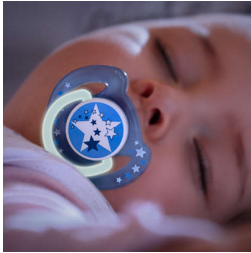

SCF176/62

Convenient soothing at bedtime

Unique glow in the dark handle

Comfort your baby at bedtime with the Philips Avent Classic Night Time pacifier: our glow in the dark handle makes it easier to find at night. As they sleep, our orthodontic collapsible nipple respects your baby's natural oral development.

Comfortable silicone nipple

- Designed for natural oral development

Glow in the dark handle*

- Find glowing handle more easily at bedtime

Highlights

Specifications

Glow in the dark handle

We know that getting your little one back to sleep is important. Our unique glow in the dark handle helps you find this pacifier without having to switch on the lights.*

Orthodontic nipple

Our collapsible silicone nipple has a symmetrical shape that respects your baby's palate, teeth and gums as he or she grows.

Made in the UK

You can be sure that your little one's comfort is in good hands. This pacifier was made at our award-winning site in the UK.*

Security handle

Our security handle lets you easily remove your baby's pacifier at any time. Even little hands can grab it!

Snap-on cap for hygiene

When the pacifier isn't in use, simply snap on the cap before storing to keep the nipple safe and clean.