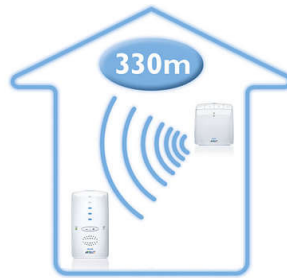

Extended operating range

With a range of 330m you can be fully mobile in and around the home