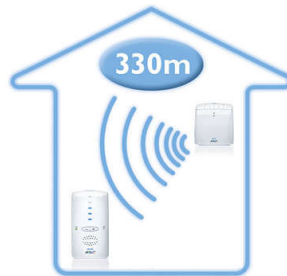

Extended operating range

With a range of 330m you can be fully mobile in and around the home