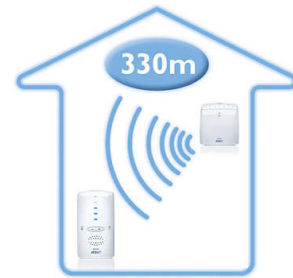

The small, rechargeable parent unit will give you the freedom of cordless roaming for up to 24 hours before re-charging is required

Out of range/low power signals

The parent unit of the Philips Avent baby monitor will alert when the power is low, or if you are out of range

Adjustable sound sensitivity

Enables you to adjust the sound and volume levels, so you can hear every giggle, gurgle and hic-up

Extended operating range

With a range of 330m you can be fully mobile in and around the home