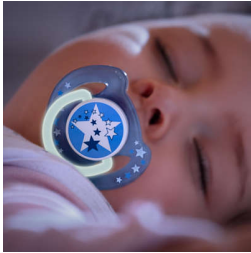

SCF176/62

Convenient soothing at bedtime

Unique glow in the dark handle

Comfort your baby at bedtime with the Philips Avent Classic Night Time pacifier: our glow in the dark handle makes it easier to find at night. As they sleep, our orthodontic collapsible nipple respects your baby's natural oral development.

Easy to clean

- Easy to sterilize for extra hygiene

Quality assured

- Made at our award-winning site in the UK

Safety & Hygiene

- Security handle for easy removal
- Snap-on cap helps keep your baby's pacifier clean

Comfortable silicone nipple

- Designed for natural oral development

Glow in the dark handle*

- Find glowing handle more easily at bedtime

Highlights

Specifications

Glow in the dark handle

We know that getting your little one back to sleep is important. Our unique glow in the dark handle helps you find this pacifier without having to switch on the lights.*

Security handle

Our security handle lets you easily remove your baby's pacifier at any time. Even little hands can grab it!

Orthodontic nipple

Our collapsible silicone nipple has a symmetrical shape that respects your baby's palate, teeth and gums as he or she grows.