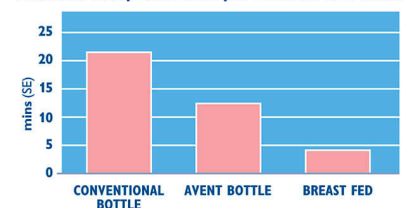

Combine breast and bottle

The wide breast shaped nipple promotes natural latch on similar to the breast, making it easy for your baby to combine breast and bottle feeding

Built-in Airflex Valve

The Avent Airflex Feeding Bottle uses an Airflex Valve which works with baby's natural feeding action.

Clinically proven to reduce colic

Duration of reported colic per 24 hours at 2 weeks

A clinical trial demonstrated that at 2 weeks of age, babies fed with the Avent Bottle experienced less colic than babies fed with a conventional bottle. (www.philips.com/Avent).