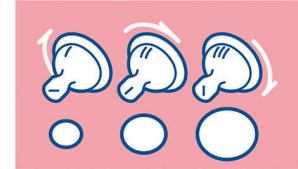

- Bottle design: Easy to assemble, Easy to clean, Easy to hold, Wide neck

What is included

- Airflex Feeding Bottle (330 ml): 1 pcs

Bottle

- Capacity: 330 oz

SCF646/17

Highlights

For thicker feeds

3m+

The variable flow nipple has a slot cut which provides an adjustable the flow rate. Flow rate can be varied by simply turning the bottle to align the I, II or III markings on the nipple with the baby's nose

Combine breast and bottle

The wide breast shaped nipple promotes natural latch on similar to the breast, making it easy for your baby to combine breast and bottle feeding

Built-in Airflex Valve

The Avent Airflex Feeding Bottle uses an Airflex Valve which works with baby's natural feeding action.