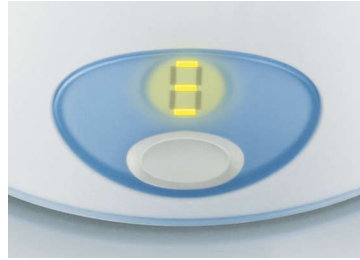

Sterile contents day and night

Keeps contents sterile by continuously repeating this cycle for 24 hours. The pause feature lets you remove items without interrupting this cycle.

Digital display keeps you informed