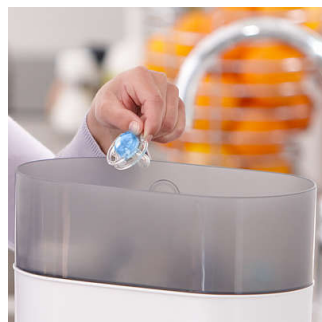

Snap-on cap for hygiene

When the pacifier isn't in use, simply snap on the cap before storing to keep the nipple safe and clean.

Easy to sterilize

Keeping your little one's Soothies and pacifiers clean is easy. Simply put them in your sterilizer or submerge in boiling water.