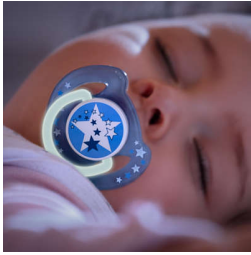

SCF176/62

Convenient soothing at bedtime

Unique glow in the dark handle

Comfort your baby at bedtime with the Philips Avent Classic Night Time pacifier: our glow in the dark handle makes it easier to find at night. As they sleep, our orthodontic collapsible nipple respects your baby's natural oral development.

Comfortable silicone nipple

- Designed for natural oral development

Glow in the dark handle*

- Find glowing handle more easily at bedtime

Highlights

Specifications

Glow in the dark handle

We know that getting your little one back to sleep is important. Our unique glow in the dark handle helps you find this pacifier without having to switch on the lights.*

Orthodontic nipple

Our collapsible silicone nipple has a symmetrical shape that respects your baby's palate, teeth and gums as he or she grows.

Made in the UK

You can be sure that your little one's comfort is in good hands. This pacifier was made at our award-winning site in the UK.*

Security handle

Our security handle lets you easily remove your baby's pacifier at any time. Even little hands can grab it!

Snap-on cap for hygiene

When the pacifier isn't in use, simply snap on the cap before storing to keep the nipple safe and clean.